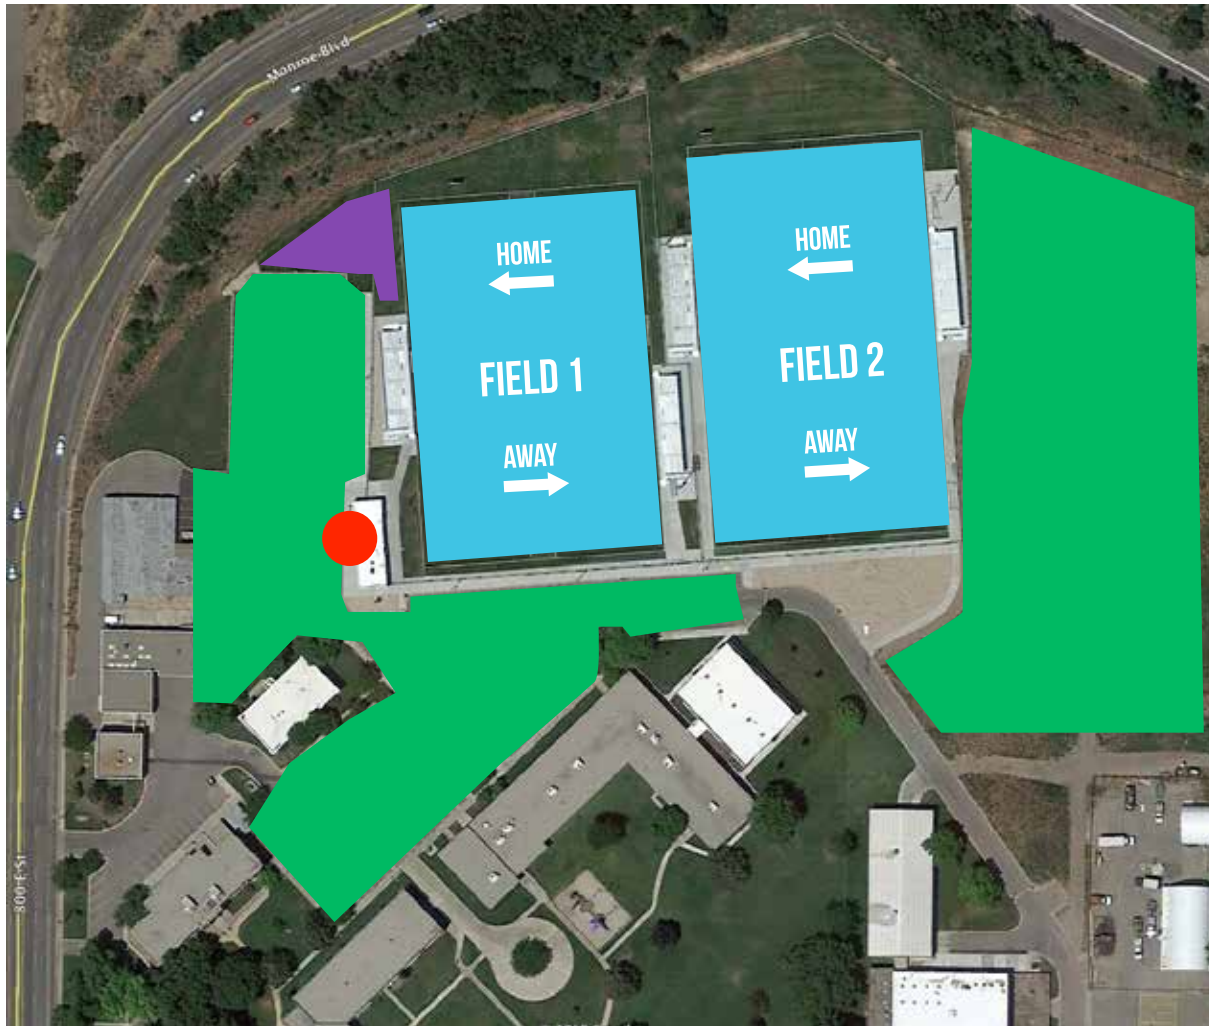

OGDEN COMMUNITY SPORTS COMPLEX

1950 MONROE BLVD. OGDEN, UT 84401

PARKING

FIELD

AWARDS

**ENTRANCE/
INFORMATION**